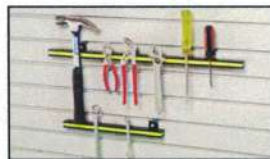

Magnetic Tool Holder
W-MTH24, W-MTH13