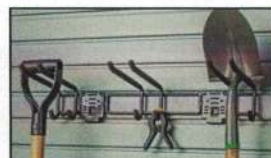

Paper Towel Holder
TLE-PTH

Paper Towel Holder
HSPTH

Driver/Tool Rack
SL-DRIVER/TOOLRACK

Handi Link Up Tilt Bin
Black, Gray, Graphite, Beachwood

Small Tool Rack
HSSTR

Screwdriver Rack
HSSDH

Handheld Power Tool Hook
TLE-POWERTOOLHOOK

GARDEN

12" Tool Hook
SL-12TOOL

Grip Everything
H-5600

Loop Hook
H-5601

8" Loop Hook
HSH08L-WL

Box Hook
TLE-BOX

Garden Rack Basket
M-5200

Garden Center Basket
HSGC

Big Tool Rack
M-5603

24" Long Tool Bar
HSH03S-WL

Hose Holder
HSHHLD

HD Utility Hook
TLE-HDUTIL

HD Tool Hook
TLE-HDTOOL

8" Multi Purpose Hook
SL-MULTI 8"

Small Tray
SL-SMALLTRAY 12"Wx4"D

Triple S Hook
OT-HK-TRIPLE-S